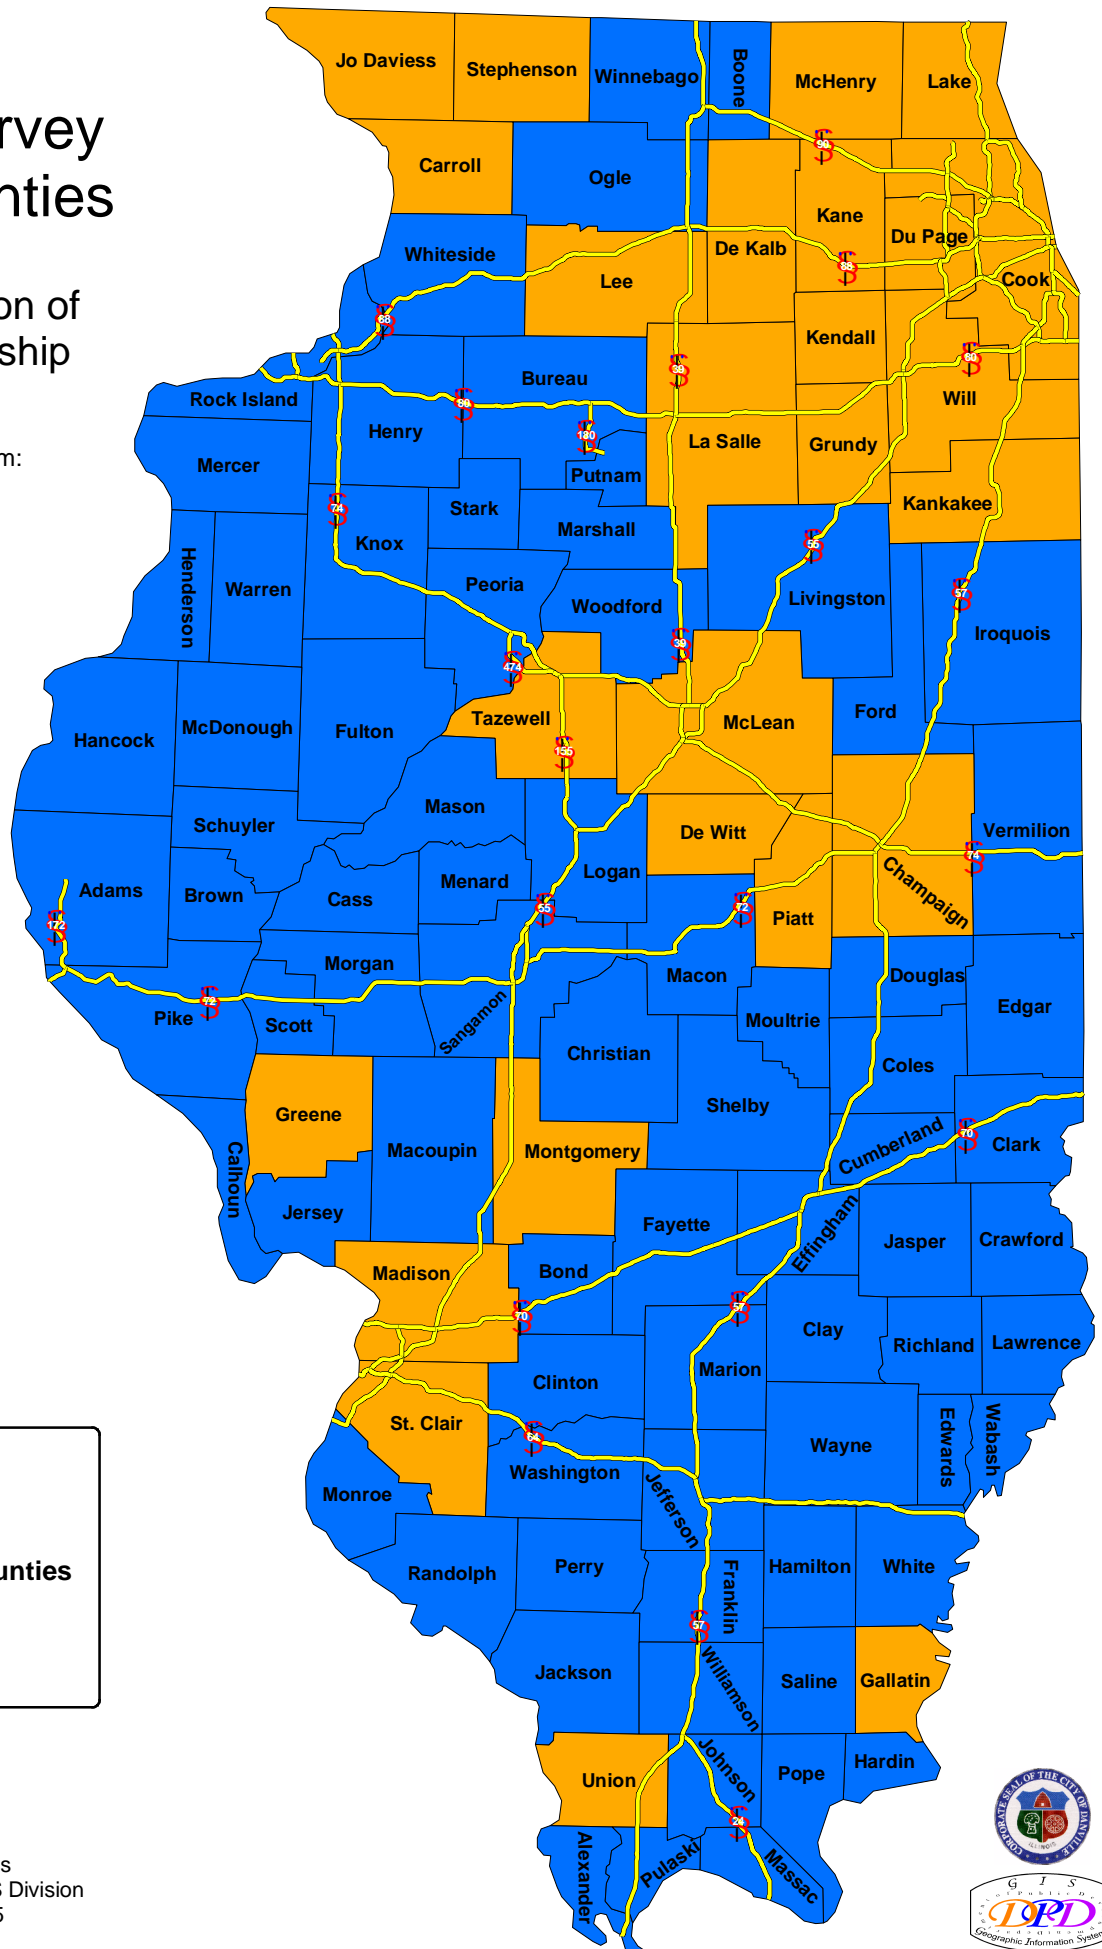

Statewide Survey of Illinois Counties

National Association of Counties Membership

*Information collected from:
<http://www.naco.org>

October 29, 2004

Legend

Interstate Highways

National Association of Counties

No

Yes

Survey and Map Created By:
 City of Danville, Vermilion County, Illinois
 Department of Public Development, GIS Division
 Adam Aull, GIS Manager, 217-431-2325
 Data Current as of: Date Listed Above